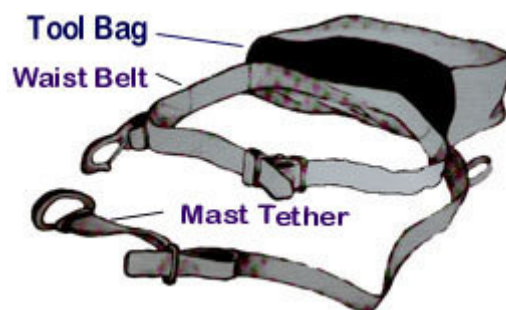

# Tool Bag Workbelt

*Now available - our new Mast Mate Workbelt. Made of the same quality webbing and the highest manufacturing standards.*

The design is similar to a linesman's belt, consisting of an adjustable waist belt with a tool bag conveniently affixed at the back and a tether strap that goes around the mast and clips back onto the opposite side of the belt. This allows for a comfortable work position with both hands free. I feel the use of this workbelt greatly reduces any risk that could be incurred by on the spot solutions to securing yourself to the mast. When used to hold you to the mast, regular safety harnesses with a single front attachment point, although useful for a back up safety line, tend to make you swing side to side making working difficult at best. With the Mast Mate Workbelt you are fully supported from your backside greatly reducing swing. It is a

must when working off the Mast Mate and is equally useful when using permanent mast steps.

**\$60 with Mast Mate Purchase**

[SINGLE-HANDED](#) RESOURCE PAGE

<u><a href="#">Prices &amp; Order Form</a></u>	<u><a href="#">About Us</a></u>	<u><a href="#">Testimonials</a></u>
<u><a href="#">Friends Links</a></u>	<u><a href="#">Home</a></u>	<u><a href="#">Questions</a></u>